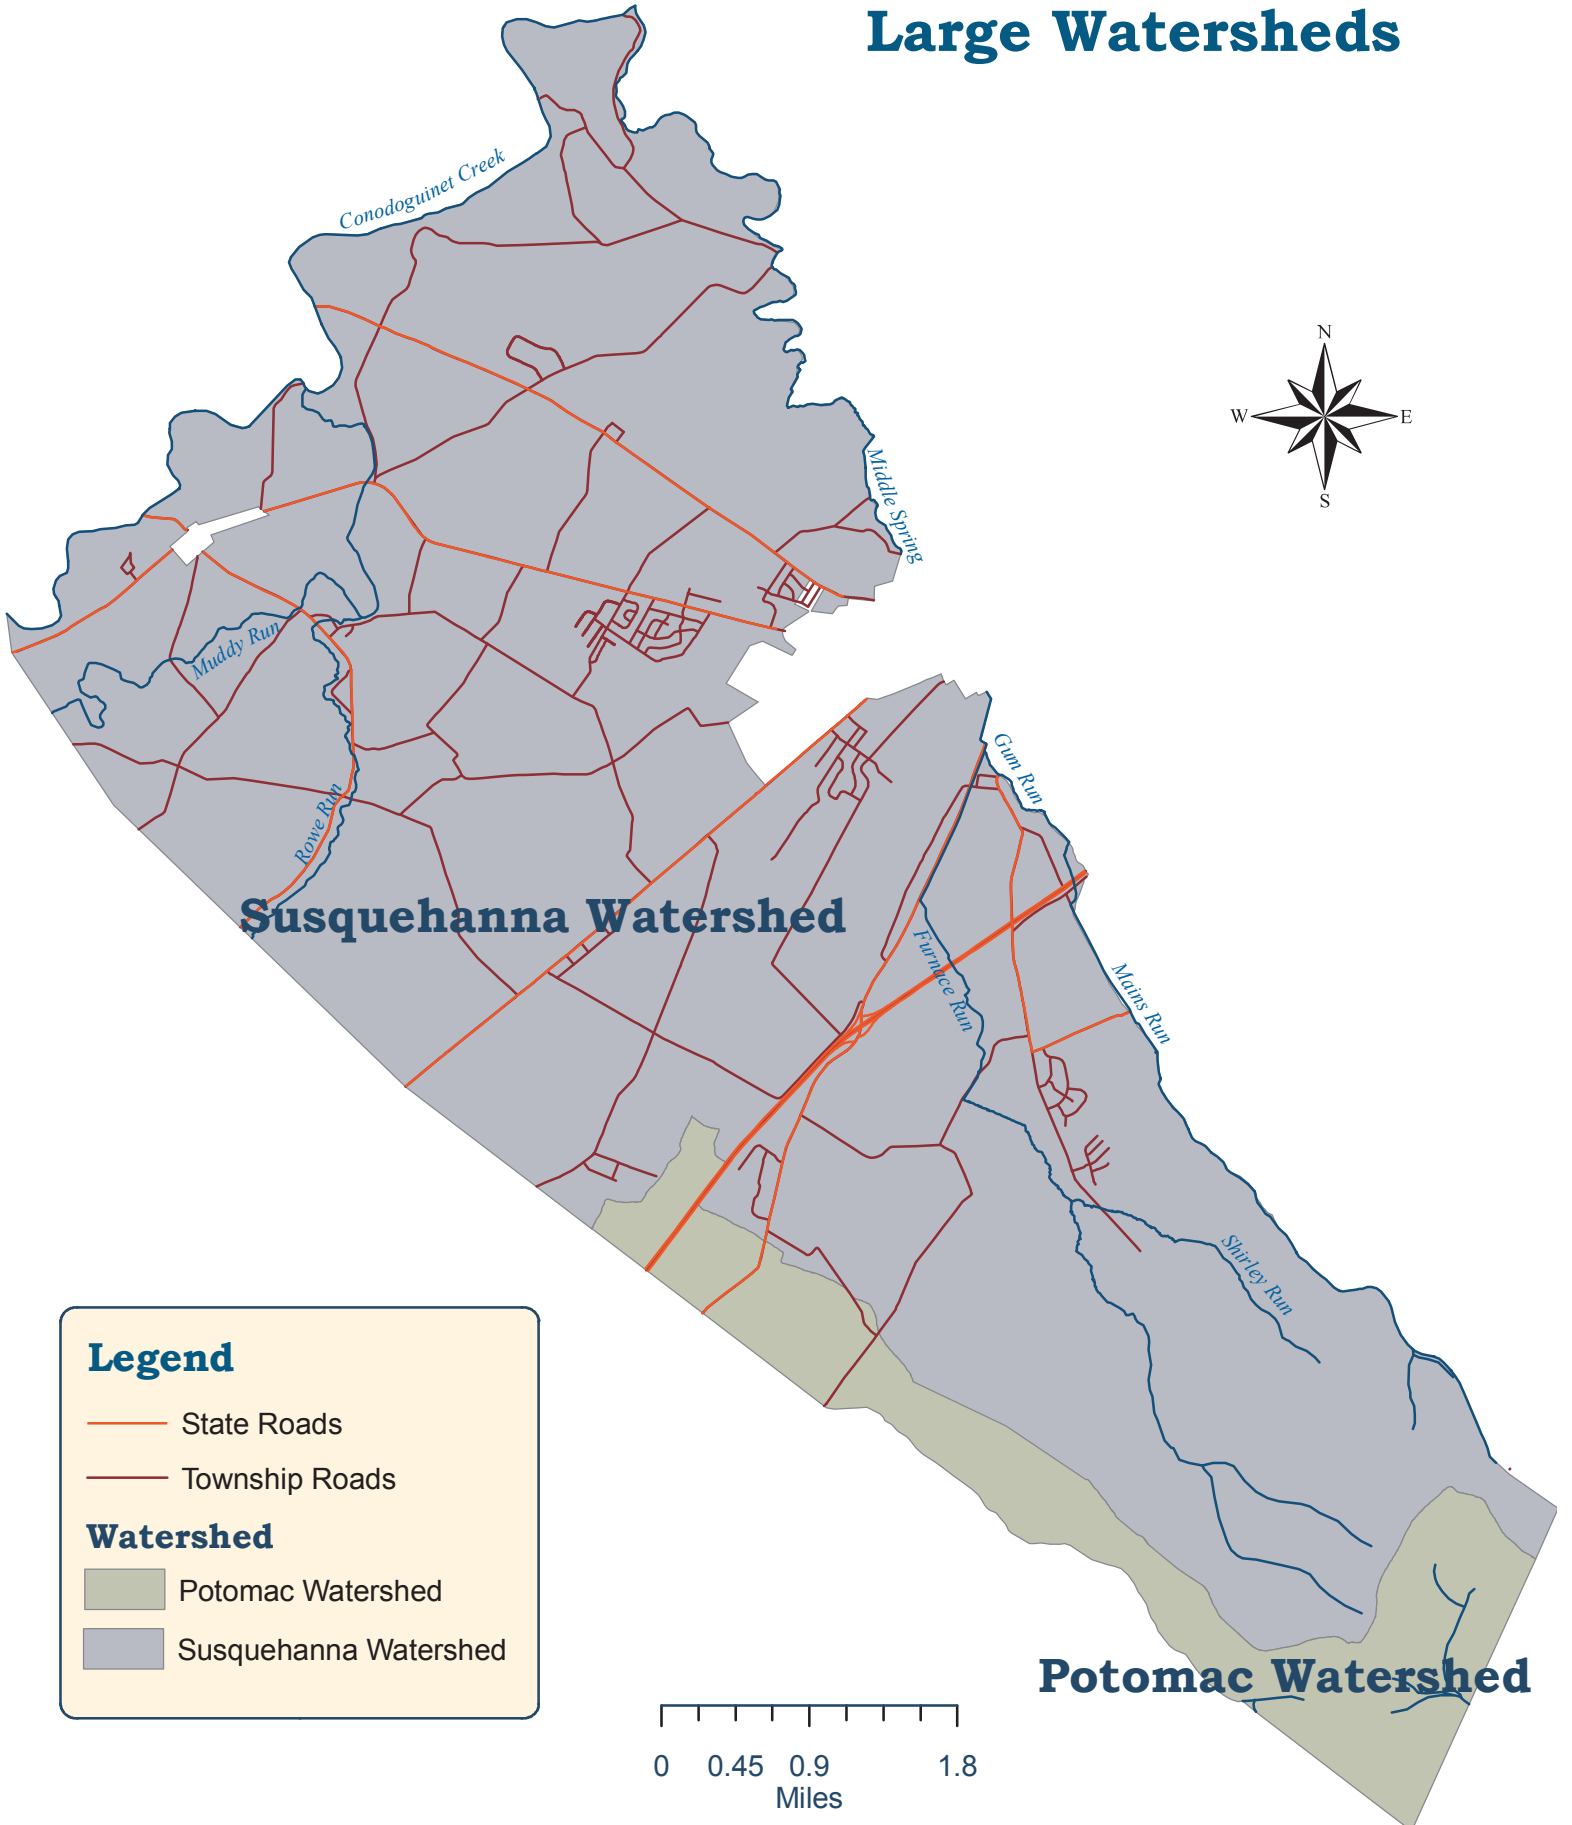

Southampton Township Large Watersheds

Legend

- State Roads
- Township Roads

Watershed

- Potomac Watershed
- Susquehanna Watershed

0 0.45 0.9 1.8
Miles

Potomac Watershed