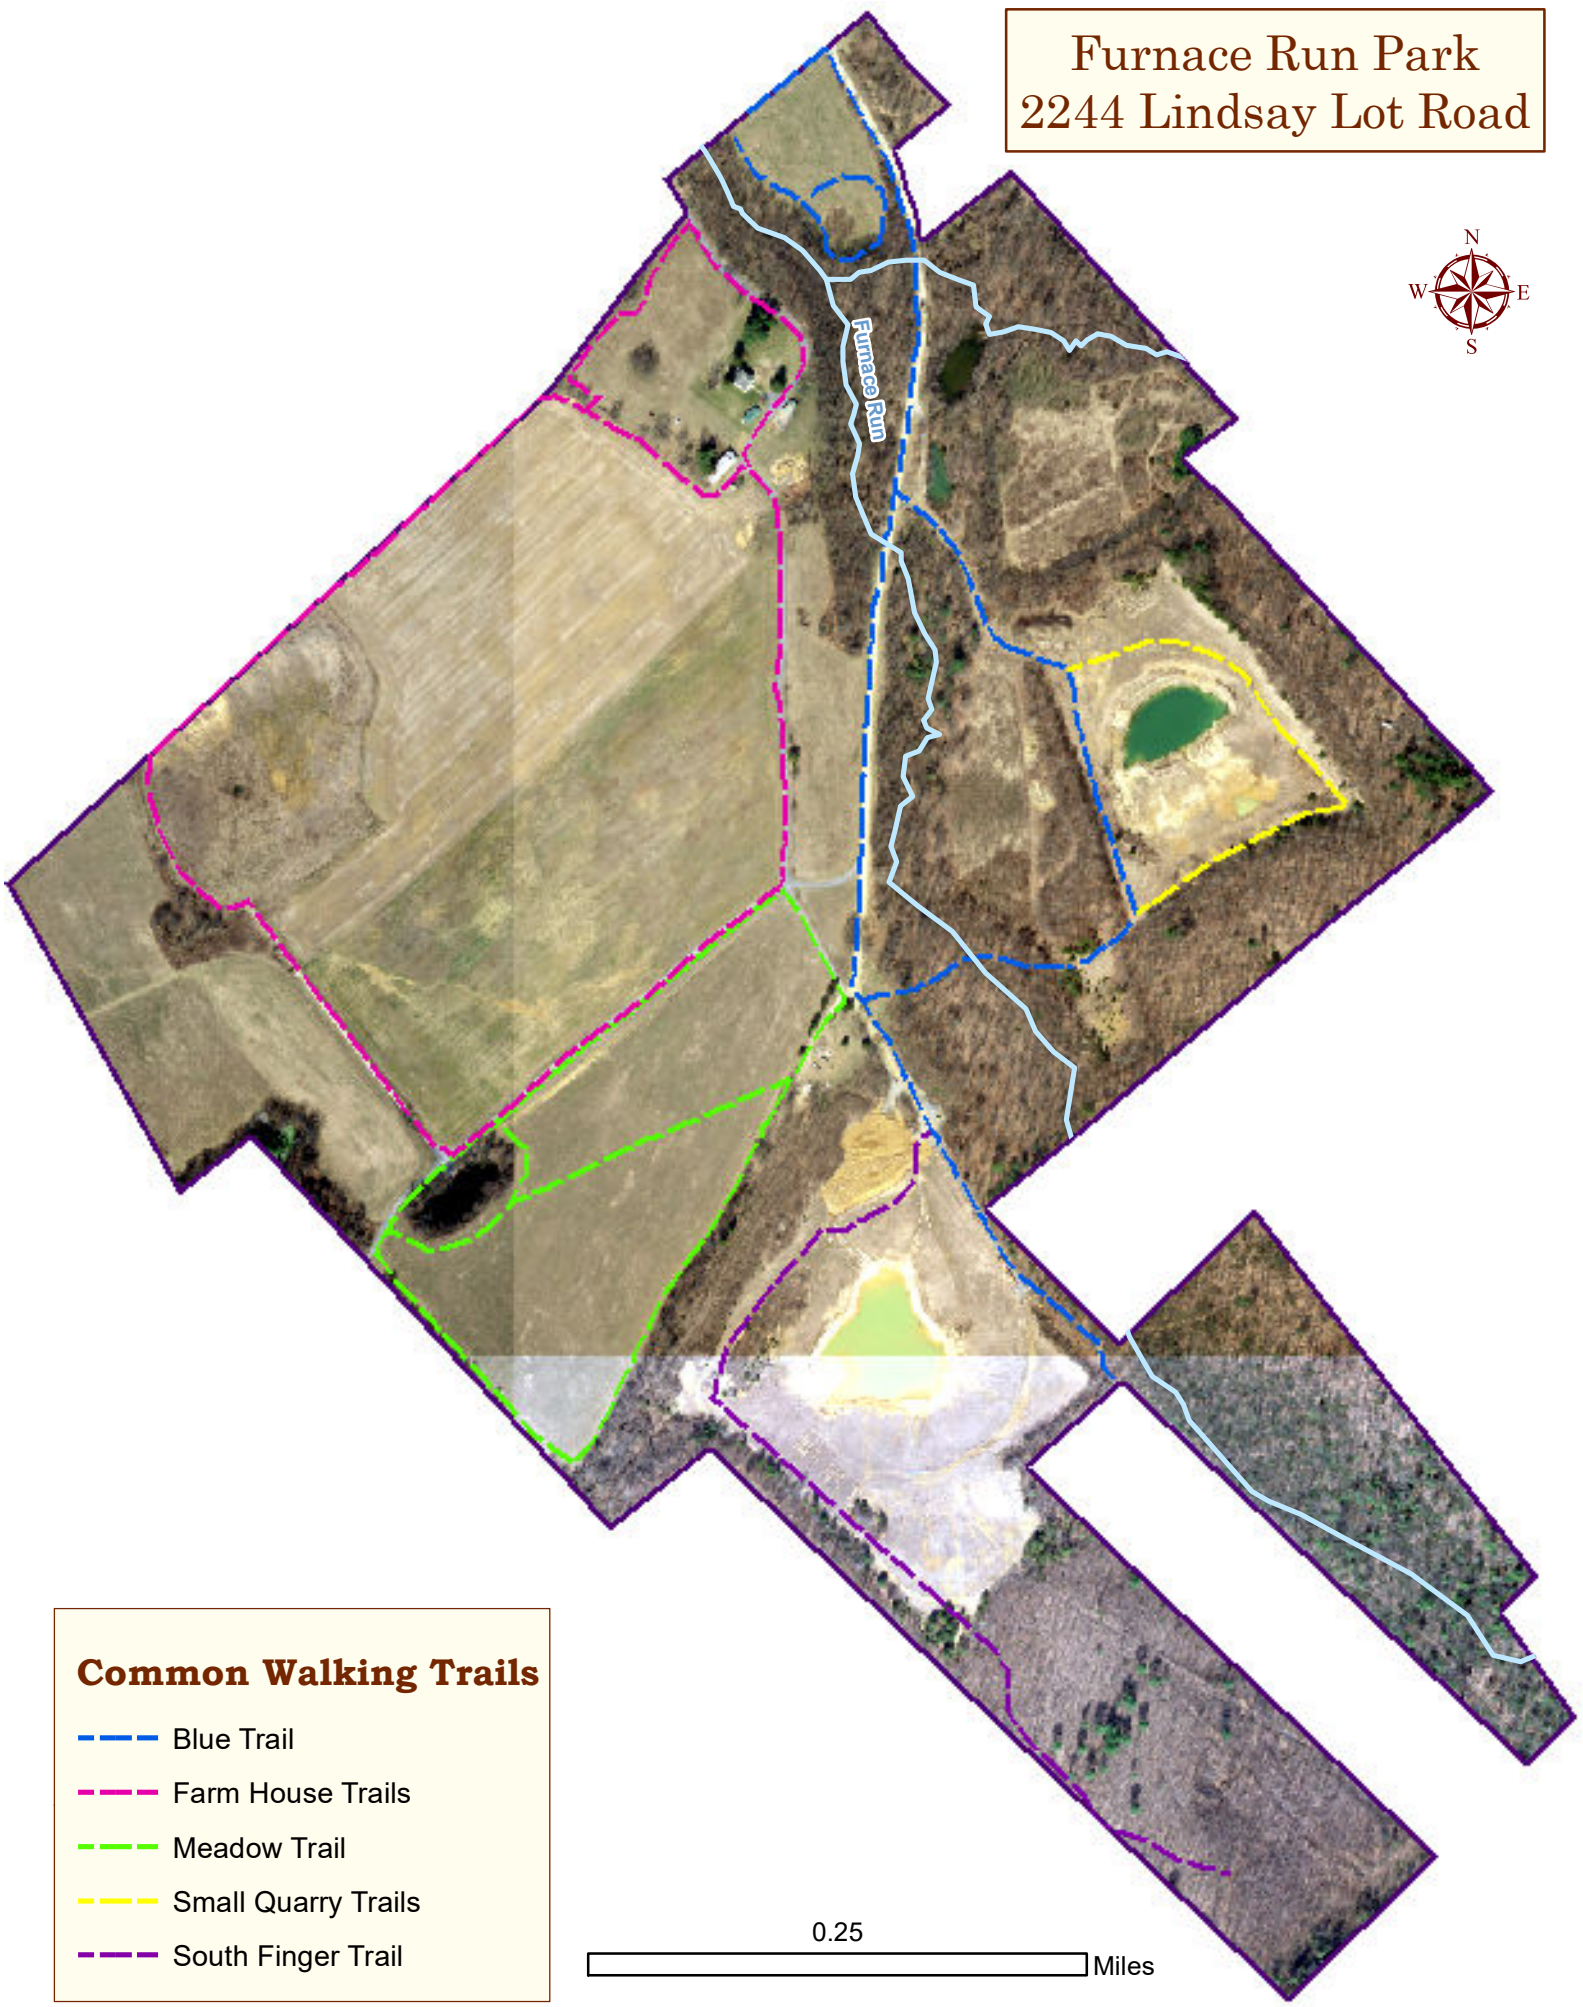

Furnace Run Park  
2244 Lindsay Lot Road

Furnace Run

- Common Walking Trails**
- Blue Trail
  - Farm House Trails
  - Meadow Trail
  - Small Quarry Trails
  - South Finger Trail

0.25 Miles